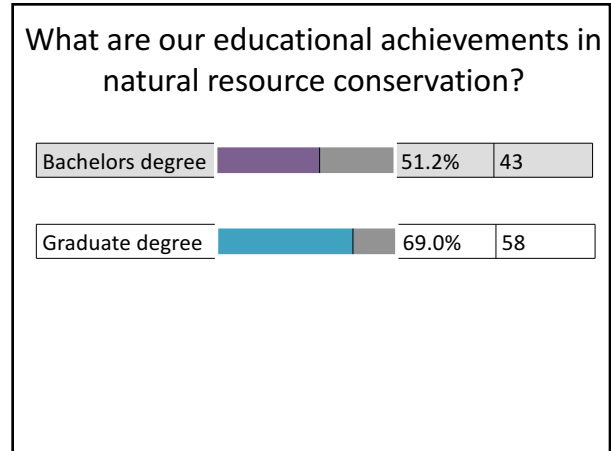

What are our professional experiences in natural resource conservation?

Value	Percent	Count
Worked in government agency	78.6%	66
Worked as volunteer	42.9%	36
Worked in NGO	41.7%	35
Worked in private consulting	33.3%	28
Worked in academia	27.4%	23

How many years of experience do we have in the natural resource field?

Cumulative total of >2,580 years of professional experience among 94 respondents!